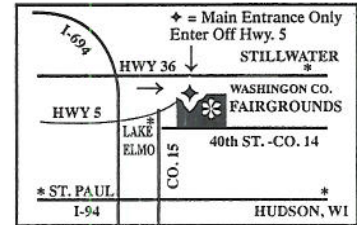

This event is co-sponsored by:

Oakdale
651-702-3976
www.alerusfinancial.com

Tri-State Bobcat-Little Canada
651-407-3727
www.tristatebobcat.com

Larry Eberhard
651-702-4000
www.resultsrealtygroup.com

Stillwater
651-439-3050
www.centralbank.com

Joseph's Restaurant-Stillwater
651-439-3336
www.josephsstillwater.com

Stillwater
651-439-8807
www.stcroixortho.com

St. Paul
651-488-1927
www.linders.com

Dr. Dirt Landscaping, LLC
715-549-6207 • 651-491-3343
Houlton, WI

Wild Wood Sleigh & Carriage-Elk River
763-441-5335
wildwoodsleighandcarriage@yahoo.com

AFTON LAW Afton
OFFICE, P.A. 651-436-8656

Plus generous donations from these fine businesses

Buberl & Sons (Dirt) - Stillwater 651-430-8185
Twin Point Tavern - Lake Elmo 651-777-0239
OBPA - Oakdale 651-290-8102
Walton Hollow (Animals) - Lino Lakes 651-426-8163
Green Acres (Tubing) - Lake Elmo 651-770-6060
Windmill & Knutson D.D.S. - Stillwater 651-439-8840
Futura Housing Corp. - Stillwater 612-916-7226
Lake Elmo Bank - Lake Elmo 651-777-8365
Smead Corp. - Hastings

Lake Elmo Lions Club - 651-777-8365
Magill Accounting - Maplewood 651-501-2050
Luther Auction - North St. Paul 651-770-6175
Lake Elmo Sod - Lake Elmo 651-436-3760
Hair Affair of Lake Elmo - Lake Elmo 651-777-5487
Cedar Pet Clinic - Lake Elmo 651-770-3250
Custom One Homes - Cottage Grove 651-459-1972
Dege Garden Center - St. Paul 651-739-5296
The Kwik Trip Stores